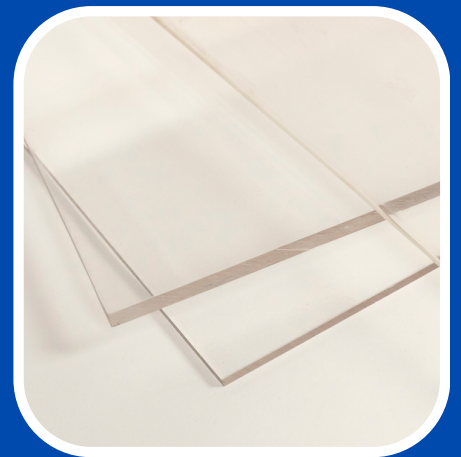

Nieve Cristal 1.22m*1.75m

Nieve Cristal 0.91m*1.75m

Nieve Cristal 0.75m*1.75m

Nieve Wisky 1.22m*1.75m

Nieve Wisky 0.91m*1.75m

Nieve Wisky 0.75m*1.75m

Tablero Cristal 1.22m*1.75m

Tablero Cristal 0.75m*1.75m

Láminas de POLIESTIRENO

Lámina de Poliestireno

MEDIDAS:

Poliestireno Interiores 80*180 4mm

Poliestireno Interiores 122*244 4mm

Poliestireno Interiores 80*180 5mm

Poliestireno Interiores 122*244 5mm